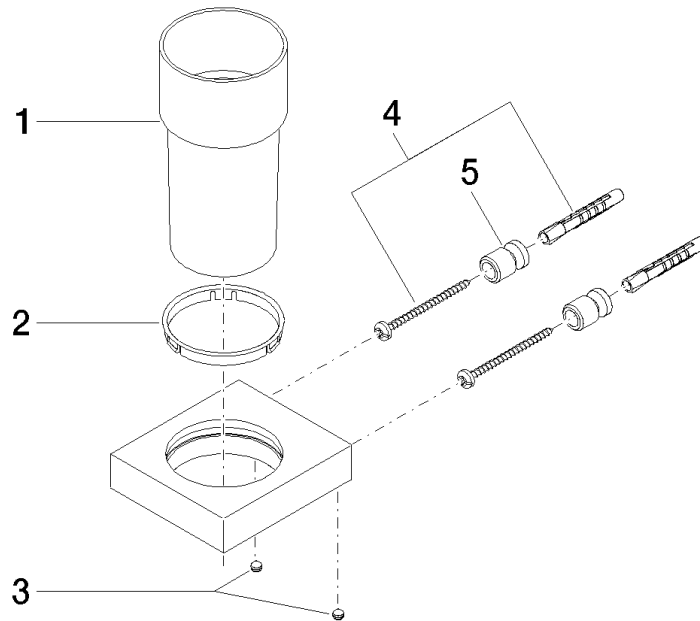

**Tumbler holder wall model - Chrome**

MEM

83 400 780

- crystal glass
- width 75mm
- height 118 mm
- 85mm projection

Fits: MEM, CL.1, CYO

	Chrome	83 400 780-00
	Brushed Platinum	83 400 780-06
	Platinum	83 400 780-08
	Dark Chrome	83 400 780-19
	Brushed Durabronze (23kt Gold)	83 400 780-28
	Brushed Champagne (22kt Gold)	83 400 780-46
	Champagne (22kt Gold)	83 400 780-47
	Brushed Dark Platinum	83 400 780-99

Tumbler holder wall model - Chrome

MEM

83 400 780

mm [inches]

83 400 780

Parts for other finishes can be found here: Brushed Platinum

### Spare parts list

No.	Item Number	Name	Quantity used	Delivery time
1	90 90 00 008 00 84	glass	1	2
2	08 28 10 500 91	ring	1	2
3	09 31 11 148 90	pin	2	2
4	05 17 20 726 02 90	fixing set	2	2
5	08 17 20 726 90	holder	2	2