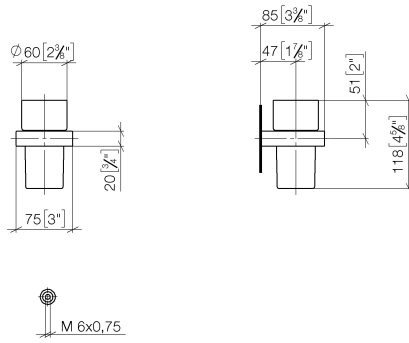

**Tumbler holder wall model - Chrome**

MEM

83 400 780

- crystal glass
- width 75mm
- height 118 mm
- 85mm projection

Fits: MEM, CL.1, CYO

	Chrome	83 400 780-00
	Brushed Platinum	83 400 780-06
	Platinum	83 400 780-08
	Dark Chrome	83 400 780-19
	Brushed Durabronze (23kt Gold)	83 400 780-28
	Brushed Champagne (22kt Gold)	83 400 780-46
	Champagne (22kt Gold)	83 400 780-47
	Brushed Dark Platinum	83 400 780-99

Tumbler holder wall model - Chrome

MEM

83 400 780

mm [inches]

83 400 780

Parts for other finishes can be found here: Brushed Platinum

### Spare parts list

No.	Item Number	Name	Quantity used	Delivery time
1	90 90 00 008 00 84	glass	1	2
2	08 28 10 500 91	ring	1	2
3	09 31 11 148 90	pin	2	2
4	05 17 20 726 02 90	fixing set	2	2
5	08 17 20 726 90	holder	2	2